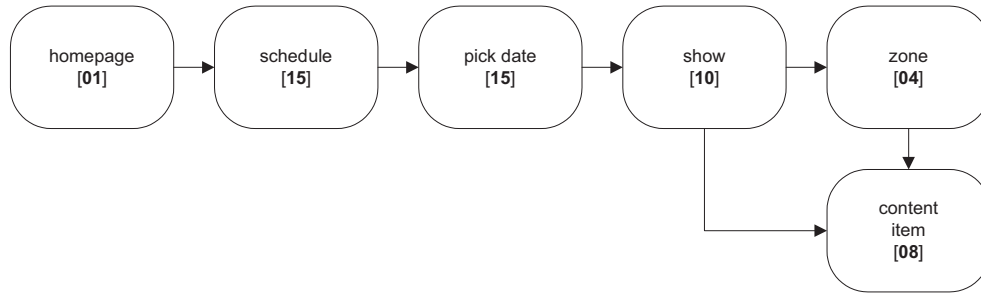

ZED

Website Specification

<http://zed.cbc.ca>

VIEWER

what did i see on tv? / what is coming up?

CONTRIBUTOR

user wants to contribute

CRITIC

user wants to participate in community

ZED

Conceptual Site Map

2002.01.04

Template

This framework will appear on all pages.

1

Top Nav Bar

- 6 Zone Creator**
This icon represents the creator of the Zone. ("mmgreaves" is this person's username.) Clicking on this icon will take you to this person's Artist Profile (see screen #6).
- 7 Zone Description**
This text helps guide submissions and discussions towards a particular topic or theme.
- 8 Join Zone**
Users can subscribe to a zone by clicking this button. This zone will then appear in their "My Zones" tab in their Artist Profile [06]. This action will also cause their name to appear in the "Members" tab of this screen.
- 9 Zone Icon**
Zone will be identifiable by a general zone icon (to distinguish Zones from Content Items and Episodes).
- 10 Custom Icon**
Zones may have a custom icon provided by the zone owner to help brand the Zone.
- 11 Optional Zone Image**
Zone creators may upload a larger banner image to further customize the site.