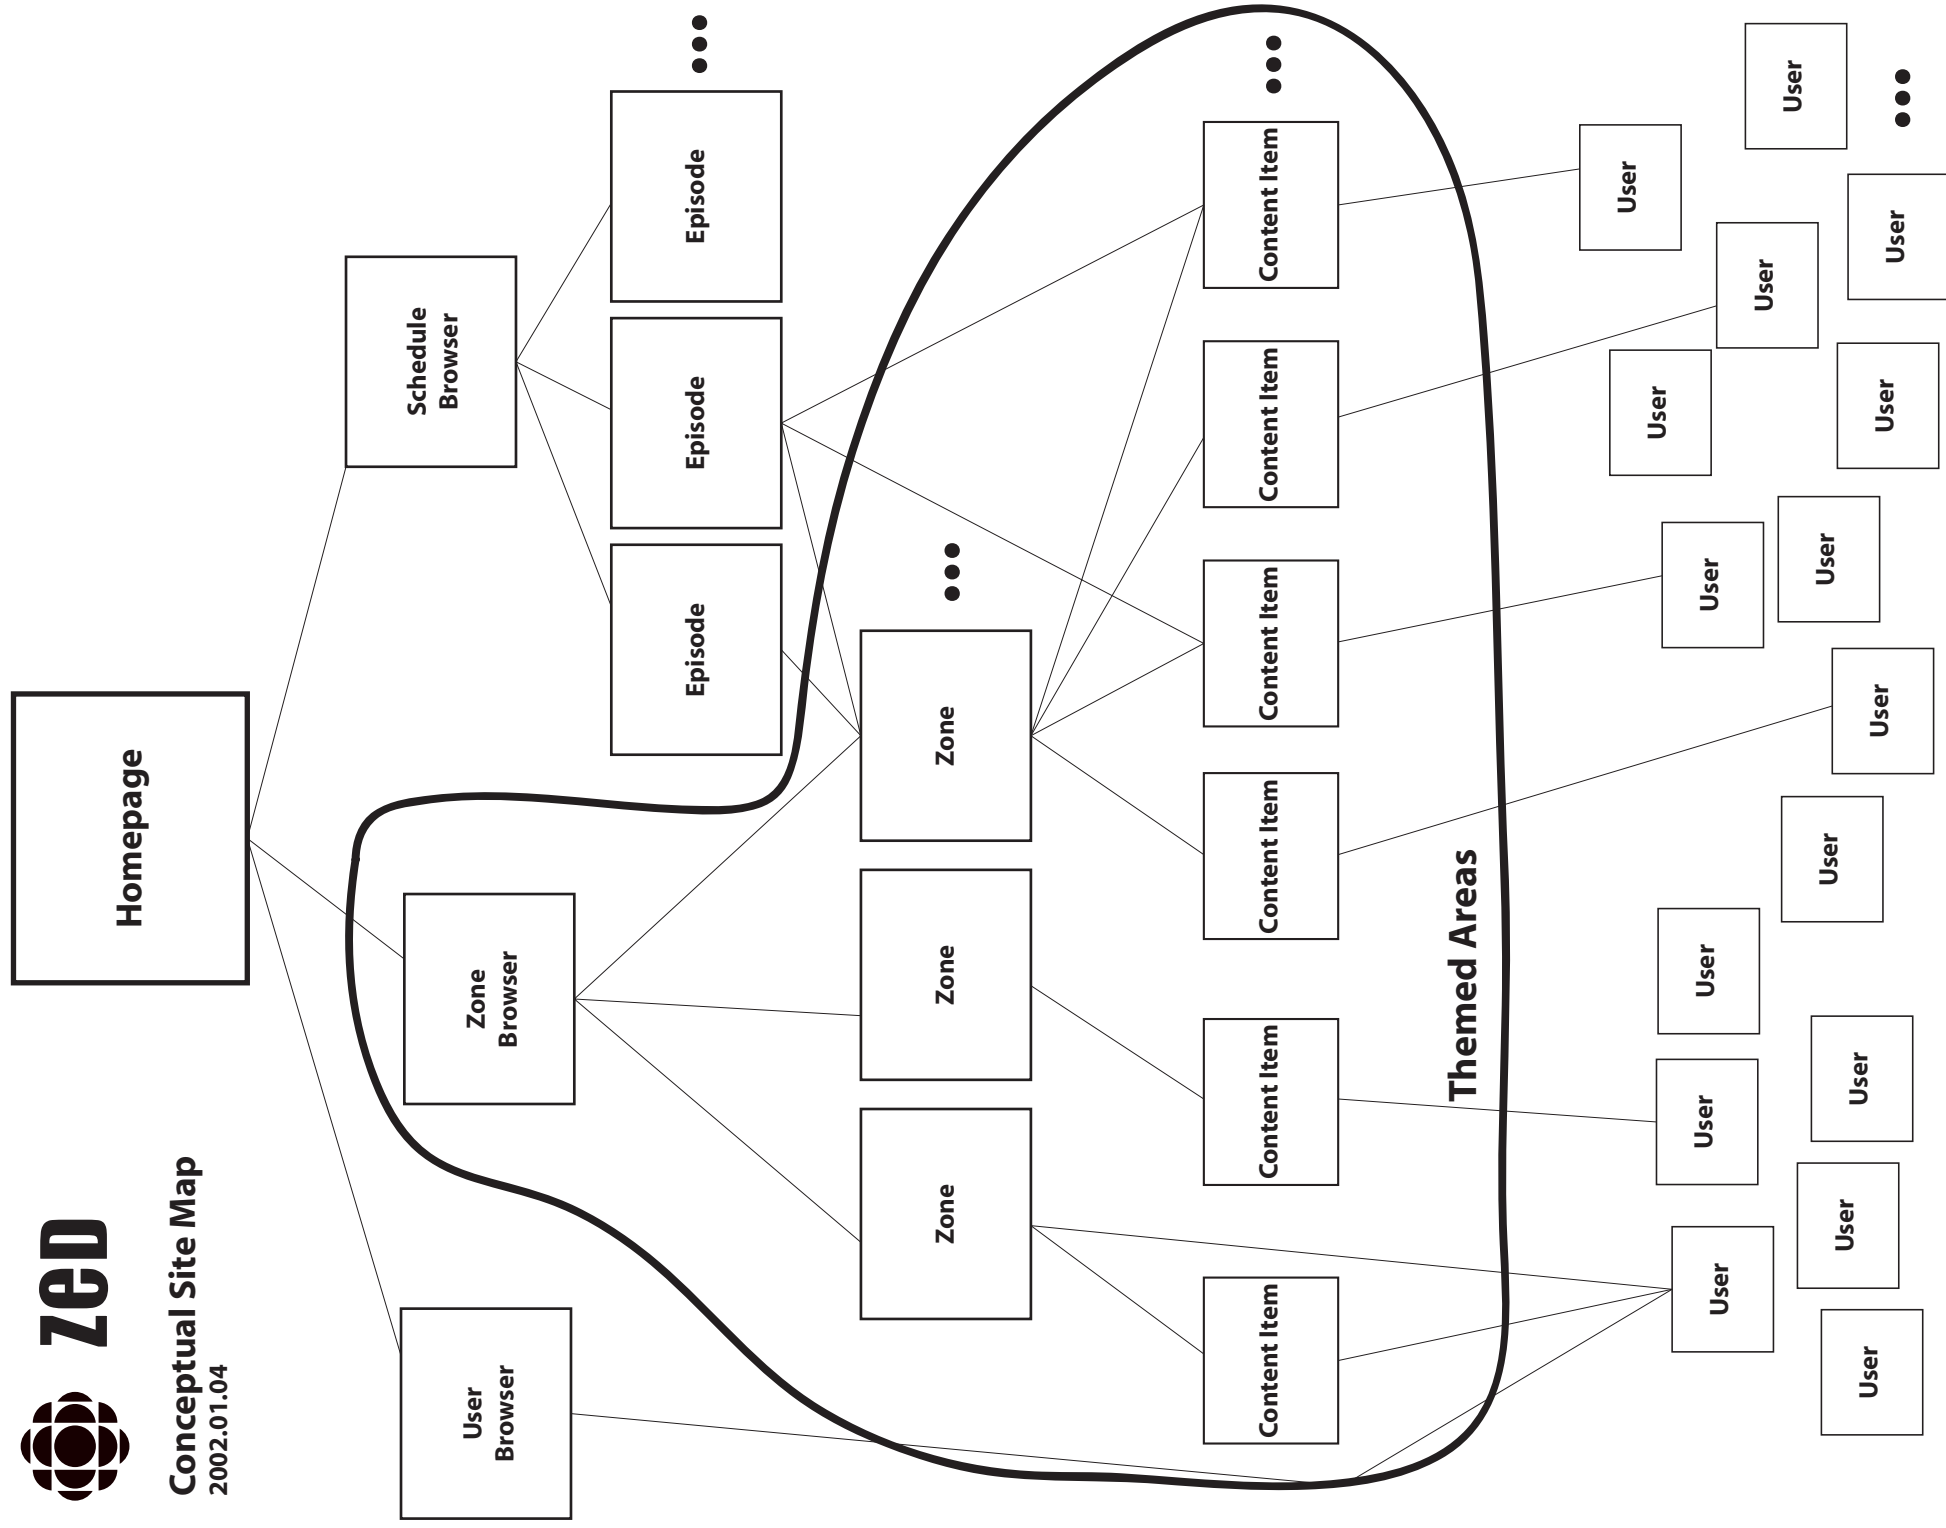

user wants to participate in community

ZED

Conceptual Site Map

2002.01.04

Template

This framework will appear on all pages.

1

Top Nav Bar

- a link to the homepage [01]
- a search box
- search submit link
- link to advanced search [18]
- a link to help [20]
- a link to "How to Contribute" [11]
- a the discussion help page
- a tagline that is rotated randomly